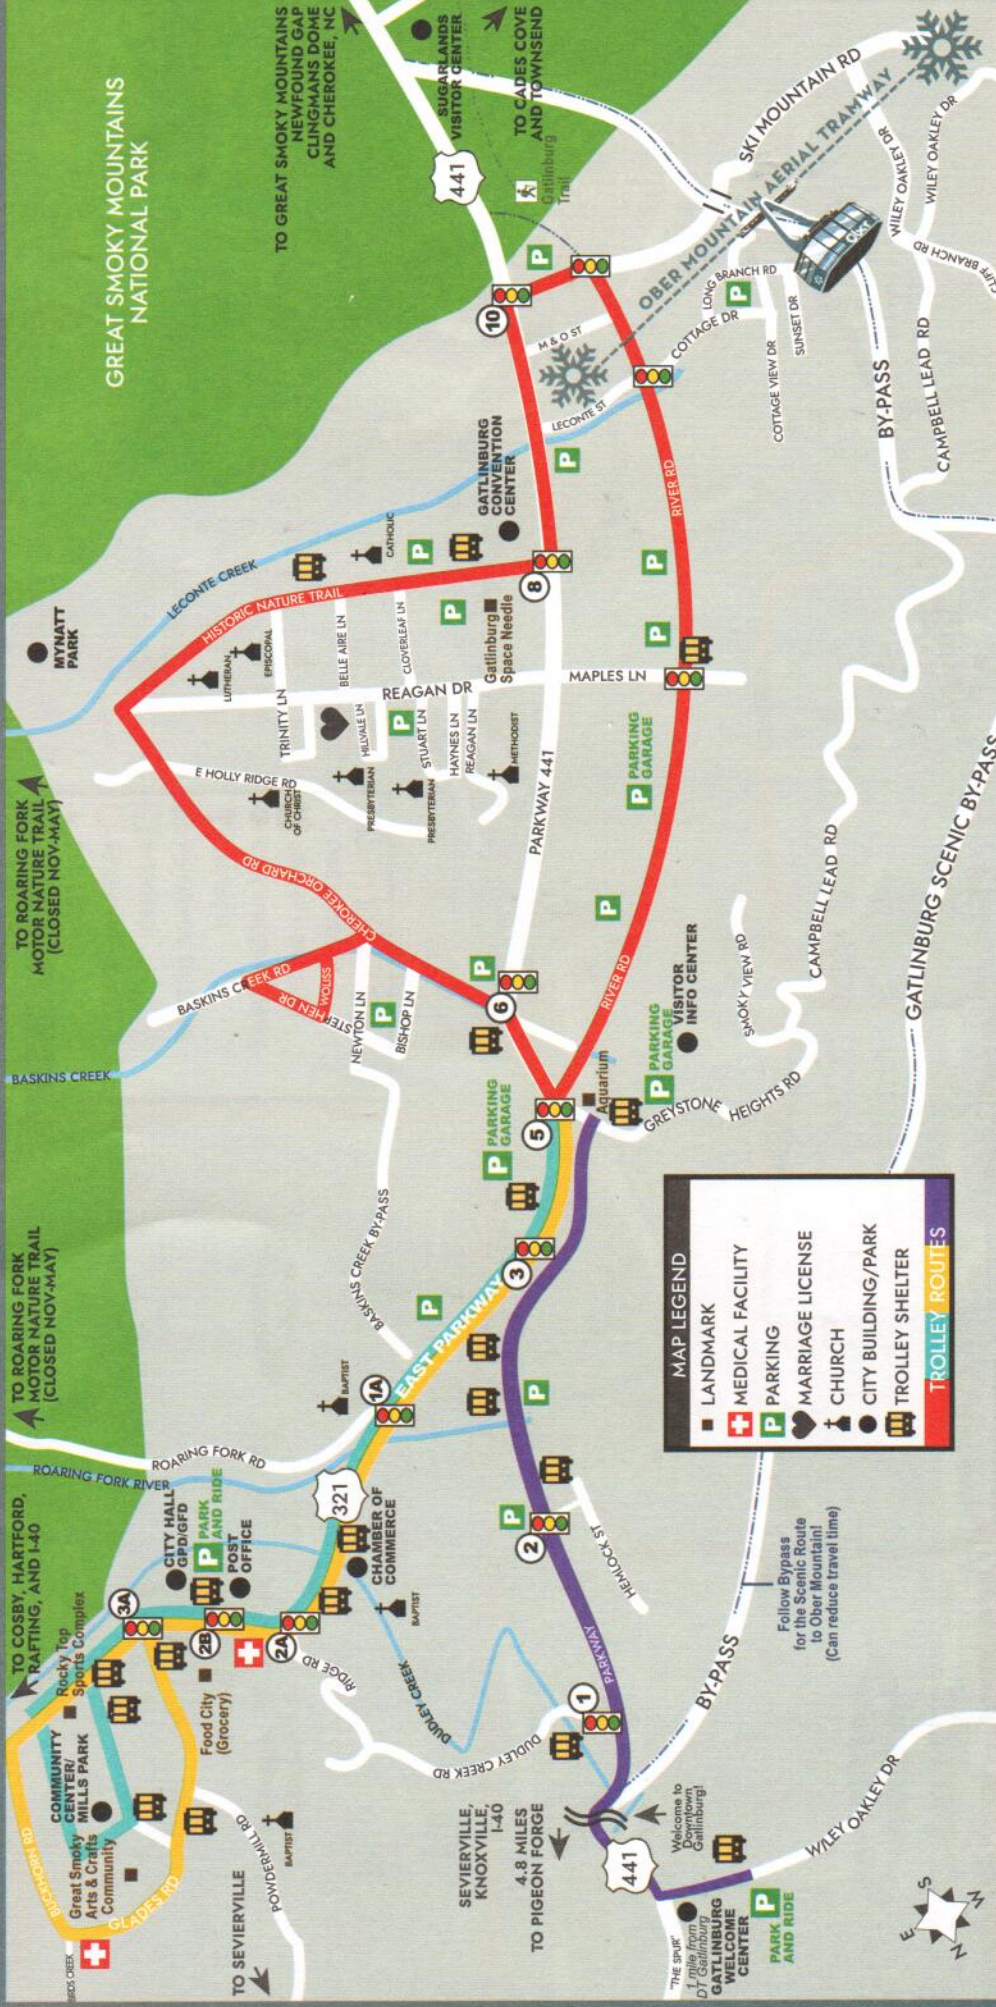

River Rd., Ski Mtn Rd., Parkway from traffic light #10 to #8, Convention Center, Airport Rd., Baskins Creek Rd., Wolliss Ln., Aquarium

North Parkway, Spur Welcome Center, Park & Ride, Aquarium, Convention center

East Parkway, Community Center, Rocky Top Sports World, Aquarium, Convention Center

East Parkway, Community Center, Rocky Top Sports World, Aquarium, Convention Center

GATLINBURG CITY & TROLLEY MAP

FOR TROLLEY SCHEDULES AND INFORMATION CALL: (865) 436-3897